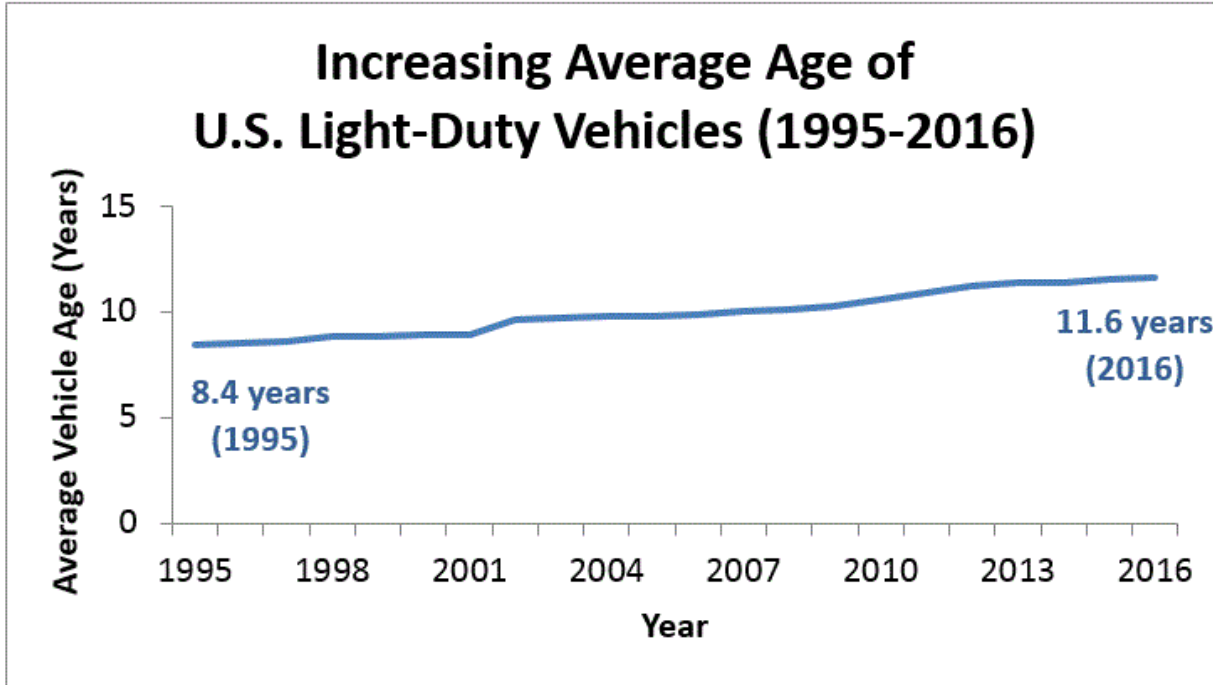

In 2018, anywhere from 24 percent to 43 percent of the population has used a ride-hailing service.

In 2018, anywhere from 24 percent to 43 percent of the population has used a ride-hailing service.

Share of Americans who've used ride-hailing apps

Source: The firms above

The Pace of Change is Increasing

In the span of about 7 years, app-based ride-hailing has gone from non-existent to ubiquitous in major metro areas.

In 2017 15% of all vehicle trips taken within San Francisco were in an Uber Car.

Source: Union of Concerned Scientists

4.25 Billion Rides in 2017 (Globally)

Source; Forbes Jan 16, 2018

Growth in new usage models and new business models.

Ride Sharing / Mobility Services are the Gateway to Consumer acceptance of Autonomous Vehicles and

The average age of US cars is 11.6 years and the fleet turns over at 14.8 years.

This means that most human-driven cars sold in 2020 will still be on the roads in 2031. If Autonomous cars became 20% of the market in 2025, we will still have human driven cars on the road in 2037 and beyond.