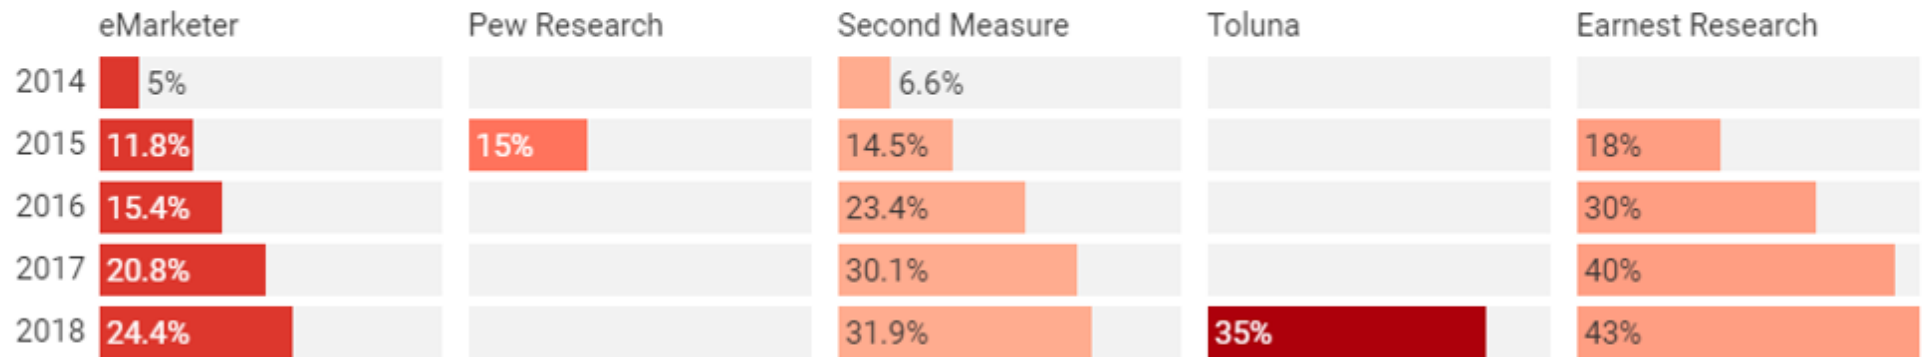

1869 2019
CELEBRATING 150 YEARS

Richard Vaughan

Autonomous

Connected

Electrified

Shared

The Future of the Mobility Industry

In December 2015, a Pew Survey found that while two-thirds of American adults had heard of ride-hailing apps, just 15 percent of the population had used ever used one.

In 2018, anywhere from 24 percent to 43 percent of the population has used a ride-hailing service.

In 2018, anywhere from 24 percent to 43 percent of the population has used a ride-hailing service.

Share of Americans who've used ride-hailing apps

The average age of US cars is 11.6 years and the fleet turns over at 14.8 years.

This means that most human-driven cars sold in 2020 will still be on the roads in 2031. If Autonomous cars became 20% of the market in 2025, we will still have human driven cars on the road in 2037 and beyond.