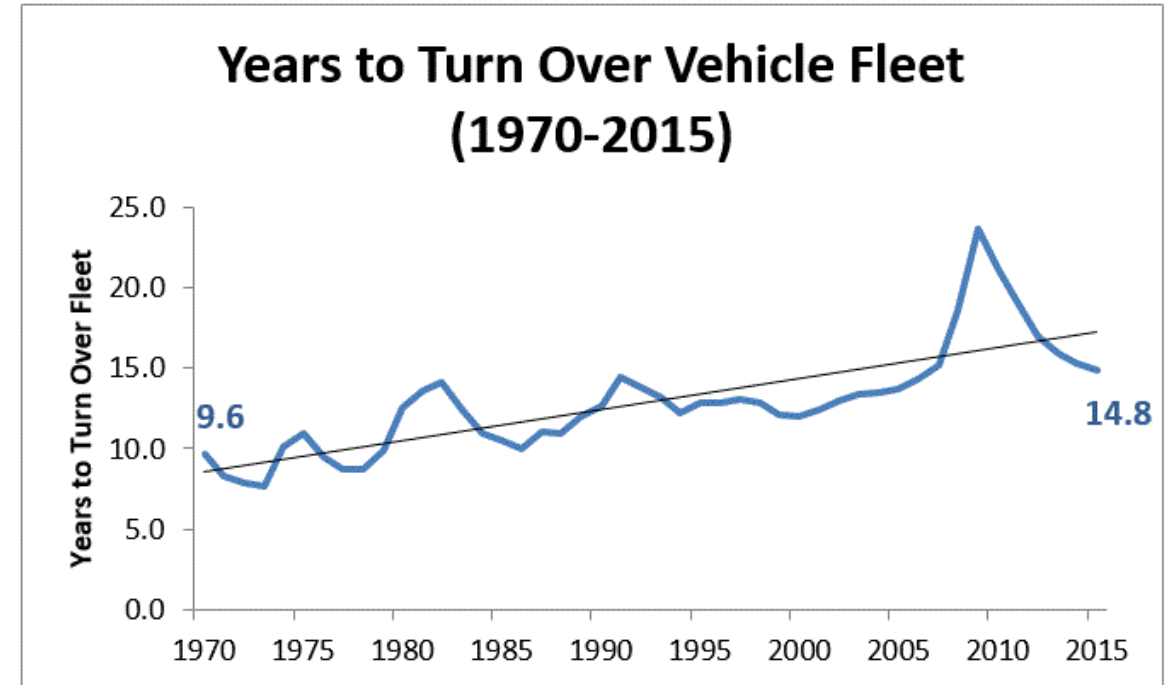

Source: The firms above

The Pace of Change is Increasing

In the span of about 7 years, app-based ride-hailing has gone from non-existent to ubiquitous in major metro areas.

In 2017 15% of all vehicle trips taken within San Francisco were in an Uber Car.

Source: Union of Concerned Scientists

4.25 Billion Rides in 2017 (Globally)

Source; Forbes Jan 16, 2018

Growth in new usage models and new business models.

Ride Sharing / Mobility Services are the Gateway to Consumer acceptance of Autonomous Vehicles and

The average age of US cars is 11.6 years and the fleet turns over at 14.8 years.

This means that most human-driven cars sold in 2020 will still be on the roads in 2031. If Autonomous cars became 20% of the market in 2025, we will still have human driven cars on the road in 2037 and beyond.